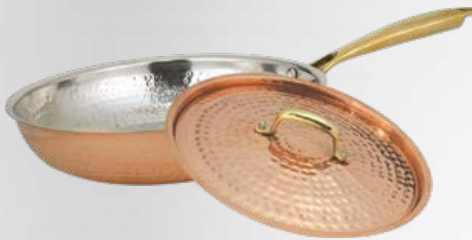

Copper Lagan (Heavy) with kalai Coating Sizes: 10, 12, 14inch

HANDI / DEG / PAN

Biryani Handi

Matka Handi

Mughlai Deg

Brass Tadka Pan Available in Sizes 1,2,3

Brass Sauce Pan Available in Sizes 1,2,3

KADAHI / PAN / TAVA / KETTLE / POT

Brass Fry Pan with Kalai inside

Brass Kadahi with Kalai inside

Brass Sauce Pan with Kalai inside

Copper Fry Pan with Kalai inside

Copper Kadahi with Kalai inside

Copper Sauce Pan with Kalai inside

Copper Tea Kettle